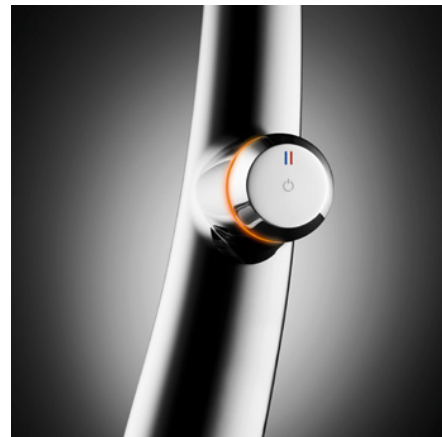

Touch and clean – 2 x tap

Warm water = orange. For quickly washing your hands, rinsing off a plate or filling small pans.