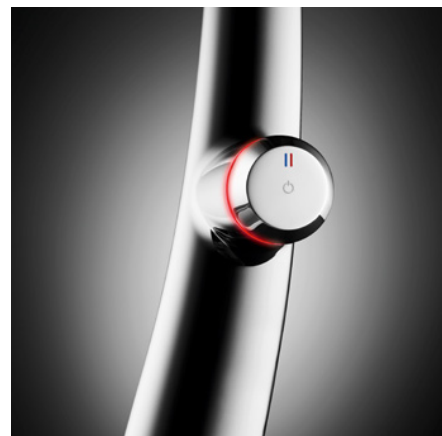

-  HealthProtect
-  DesignSpray
-  UniqueLever
-  TouchProtect
-  SprayClean
-  PowerClean
-  GlacierFinish
-  PrecisionMove
-  OptimalSpace

KWC

KWC

KWC ZOE touch light PRO

DESIGN AND SUSTAINABILITY

KWC ZOE touch light PRO is a faucet controlled using smart technology. It responds intuitively to a gentle touch and is extremely easy to programme to suit your personal habits and needs. The full range of functions is encapsulated in the round operating unit, which features a ring of light that indicates what the faucet is doing at any given time. So you have everything you need at your fingertips!

Stunning style meets smart technology, while aesthetic appeal is combined with functionality. With every turn, this faucet is transformed into a work of sculptural art. Every time you use it, it adapts even more to your personal needs. And every individual adjustment helps to save more energy and water.

**Touch and prepare – 3 x tap**

Hot water = red. For filling pasta pans and kettles or washing up roasting tins and baking trays.

DISCOVER
IN AR

A DISTINCTIVE MASTERPIECE

With KWC ZOE, you can channel our 140 years of expertise in working with water into your kitchen in the form of a sculptural masterpiece. This faucet combines clever functions with a captivating interplay of light and water and the distinctive hallmark of a master in unparalleled perfection. In short, KWC ZOE brings a whole new level of luxury to your kitchen.